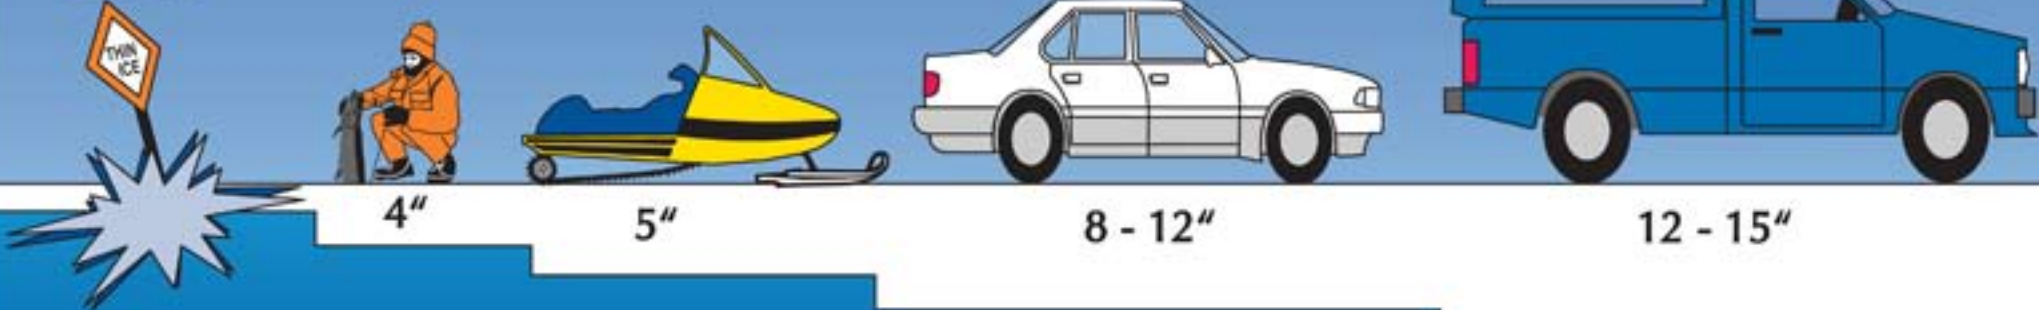

Recommended Minimum Ice Thickness

Rough Guidelines for New Clear Ice Only

2" or less
STAY
OFF!!

Ice Safety Tips

- Avoid alcoholic beverages.
- Don't drive on the ice at night.
- Avoid pressure ridges and areas with current.
- Warn your children about the dangers of thin ice.
- Carry two large nails to use as ice picks if you fall through.